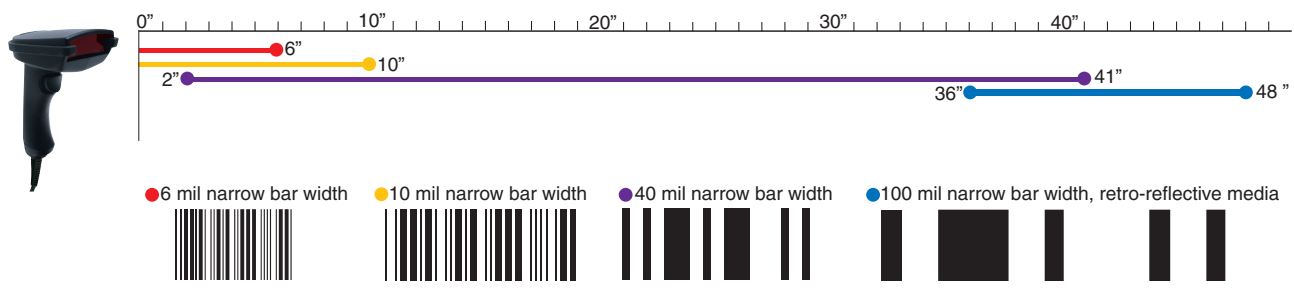

Scan Range for LZ360-USB & LZ360-WDP

Worth Data Inc. USA
623 Swift St.
Santa Cruz, CA 95060
Tel. 800-345-4220, 831-458-9938
Fax. 831-458-9964

Worth Data Inc. Europe
The Burnaby Buildings, Unit 3
Church Road - Greystones, Co. Wicklow, IRELAND
Tel. + 353 1 287 0032
Fax. + 353 1 287 0060

<http://www.worthdata.com>
email. wds@barcodehq.com

LZ360 Integrated USB/Keyboard Laser Scanner